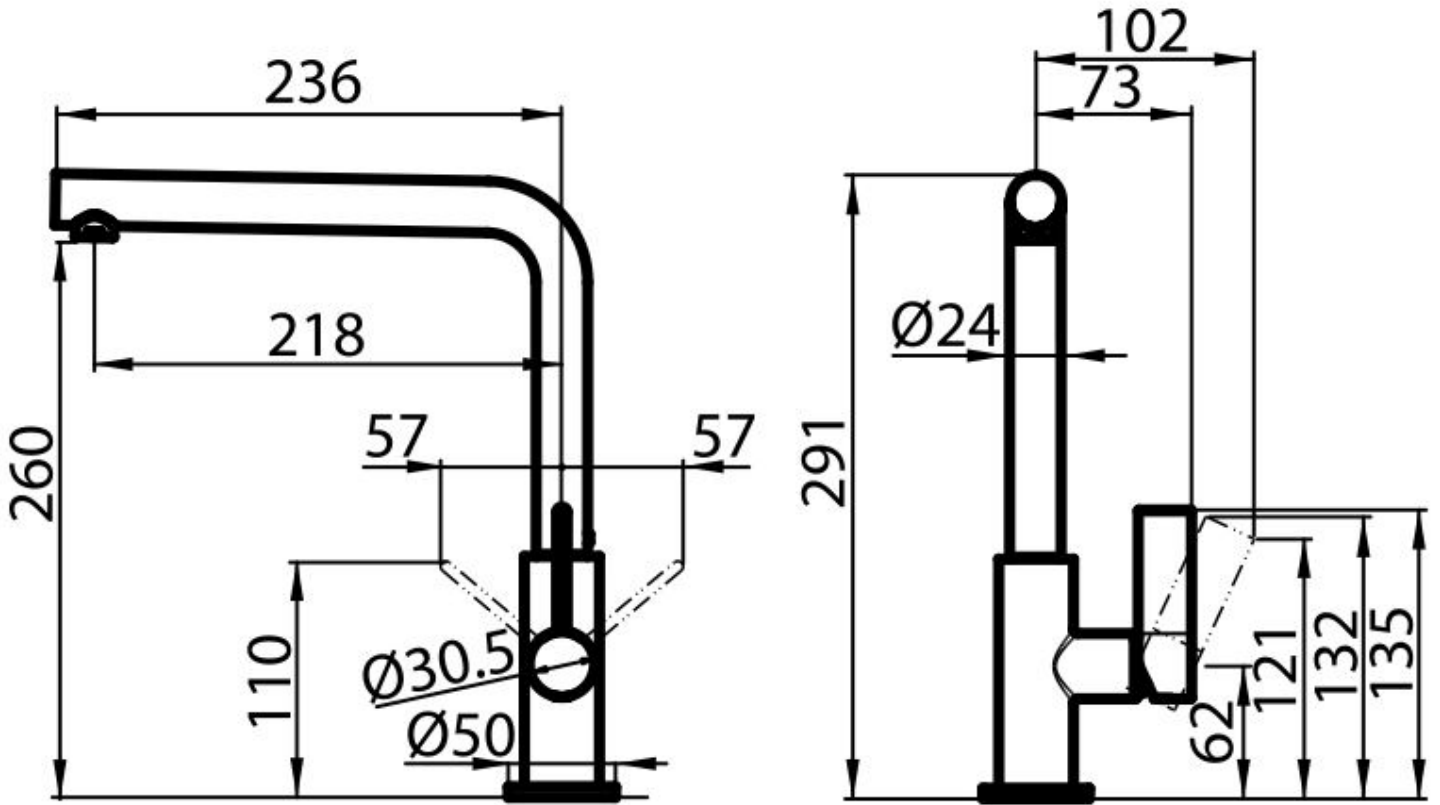

TECHNICAL DATA